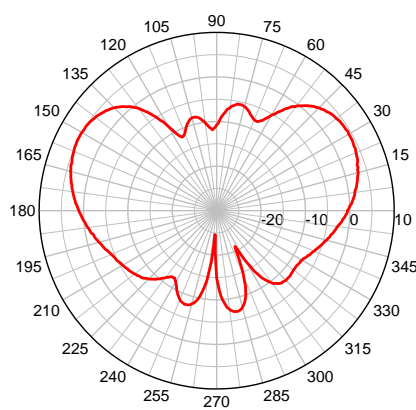

SMW-UMB Series Antennas

Surface Mount Multi-Band Antenna with

2 dBi Gain, Frequency (800-2700 MHz) Cable #1

5 dBi Gain, Frequency (2400-2485 MHz) Cable #2

GPS (1575 MHz) Cable #3

Cable #1

SMW 900 MHz Band – Elevation Plot

Cable #1

SMW@1900 MHz – Elevation Plot

Cable #2

SMW 2400 MHz – Elevation Plot

Cable #1

SMW 900 MHz Band – Azimuth Plot

Cable #1

SMW 1900 MHz – Azimuth Plot

Cable #2

SMW 2400 MHz – Azimuth Plot